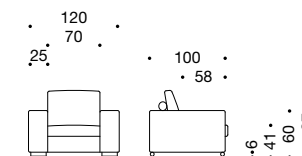

H 6 cm

Versione B
in metallo
Version B
in metal

H 5,5 cm

Versione C
in legno
Version C
in wood

H 5,5 cm

Versione D
in metallo
Version D
in metal

H 6,5 cm

Feet code	Polished Chromed Metal OPM1	Matt brushed Metal OPM2	Cherry stained beech OPF1	Wengé stained beech OPF2	Walnut stained beech OPF3	Natural beech OPF4	Black stained beech OPF5	Cherry Milano stained beech OPF6
Version A	●	●						
Version B	●	●						
Version C			●	●	●	●	●	●
Version D	●	●						