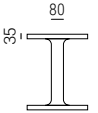

7TM112
Tavolino in tulipier verniciato lucido
Polished painted tulipier table
ø40 H50

Tavolino costituito da blocchi assemblati e torniti di legno massello di tulipier.
Spessore base e top 35 mm, diametro colonna 80 mm.
Wooden coffee table made of solid tulipier blocks which are assembled and lathed.
Base and top 35 mm thick, column diametre 80 mm.